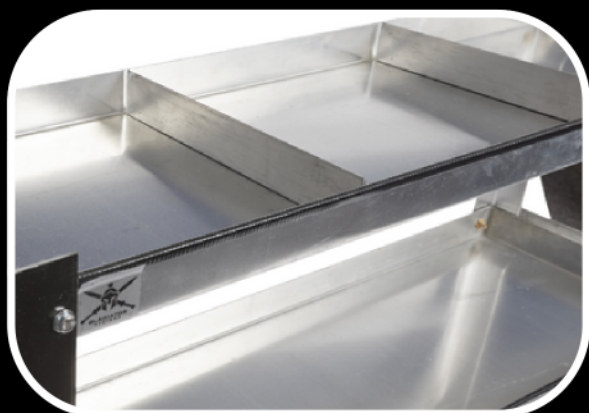

Find Out More
SCAN HERE

Ratchet Strap

G628 | Internal Strap

**Roof Bow Pipe Rack
Helper bracket**

G625 | 4 brackets

Tank Racks

- G401 | 3 tier, all 50 lbs.
- G402 | 3 tier, all 30 lbs.
- G403 | 4 tier, 2 x 30 & 2 x 50
- G404 | 6 tier, 3 x 30 & 3 x 50

Composite Storage Bins

G626 | Keep small parts and tools organized.

Shelf Dividers

G621 | Made to fit any shelf.

317-417-6240

ACCESSORIES

Fully welded, high-grade aluminum.

Designed to fit in almost any space and handle all your heavy-duty tools and equipment needs - no matter the size or weight.