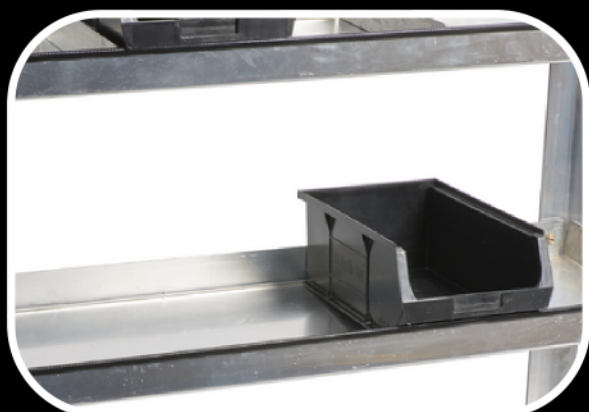

Find Out More
SCAN HERE

Ratchet Strap

G628 | Internal Strap

**Roof Bow Pipe Rack
Helper bracket**

G625 | 4 brackets

Tank Racks

- G401 | 3 tier, all 50 lbs.
- G402 | 3 tier, all 30 lbs.
- G403 | 4 tier, 2 x 30 & 2 x 50
- G404 | 6 tier, 3 x 30 & 3 x 50

Composite Storage Bins

G626 | Keep small parts and tools organized.

Shelf Dividers

G621 | Made to fit any shelf.

317-417-6240

ACCESSORIES

Fully welded, high-grade aluminum.

Designed to fit in almost any space and handle all your heavy-duty tools and equipment needs - no matter the size or weight.