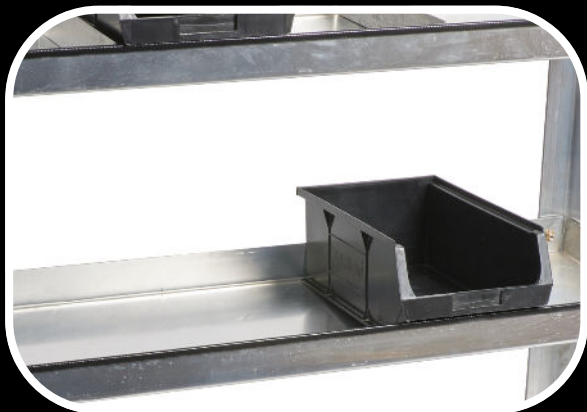

Composite Storage Bins

G626 | Keep small parts and tools organized.