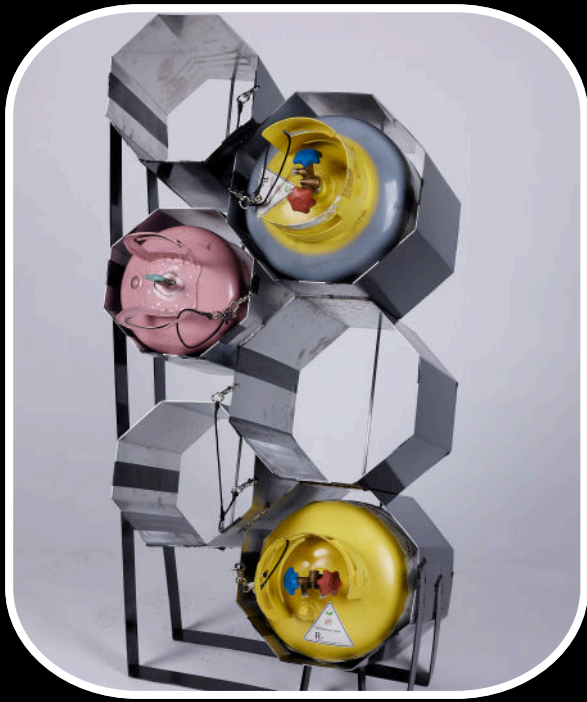

Find Out More

SCAN HERE

Ratchet Strap

G628 | Internal Strap

Roof Bow Pipe Rack Helper bracket

G625 | 4 brackets

Tank Racks

- G401 | 3 tier, all 50 lbs.
- G402 | 3 tier, all 30 lbs.
- G403 | 4 tier, 2 x 30 & 2 x 50
- ← G404 | 6 tier, 3 x 30 & 3 x 50